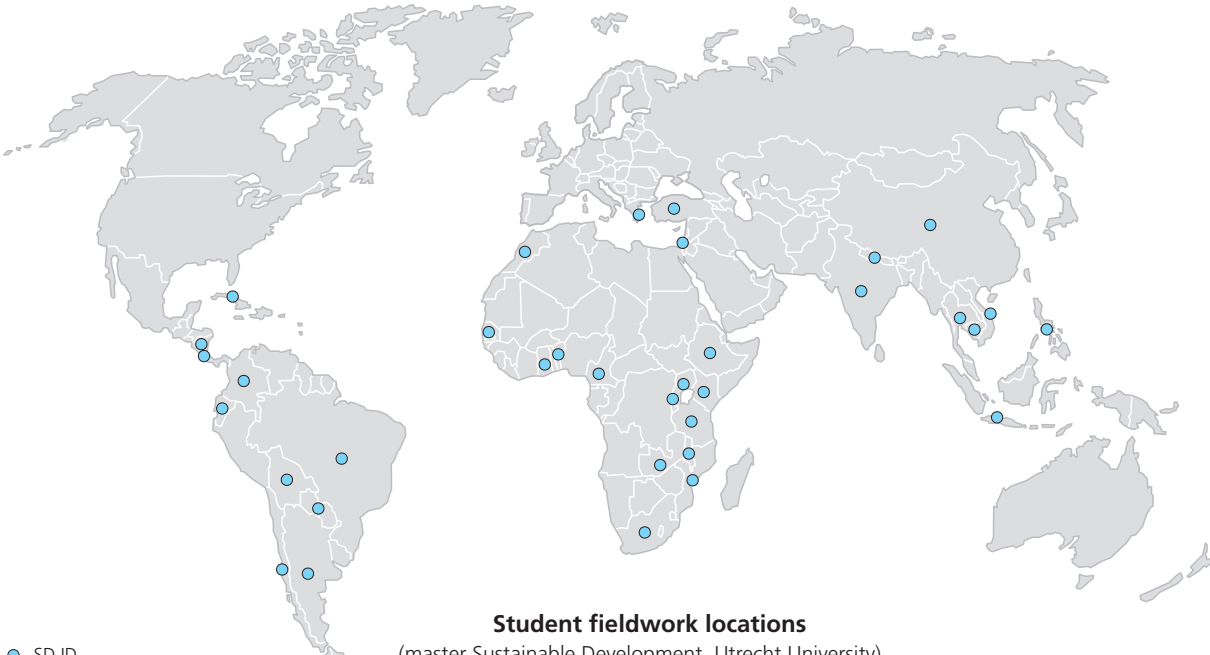

● SD ER

Student fieldwork locations
(master Sustainable Development, Utrecht University)

Student fieldwork locations
(master Sustainable Development, Utrecht University)

● SD ESG

● SD GCE

Student fieldwork locations
(master Sustainable Development, Utrecht University)

● SD ID

Student fieldwork locations
(master Sustainable Development, Utrecht University)