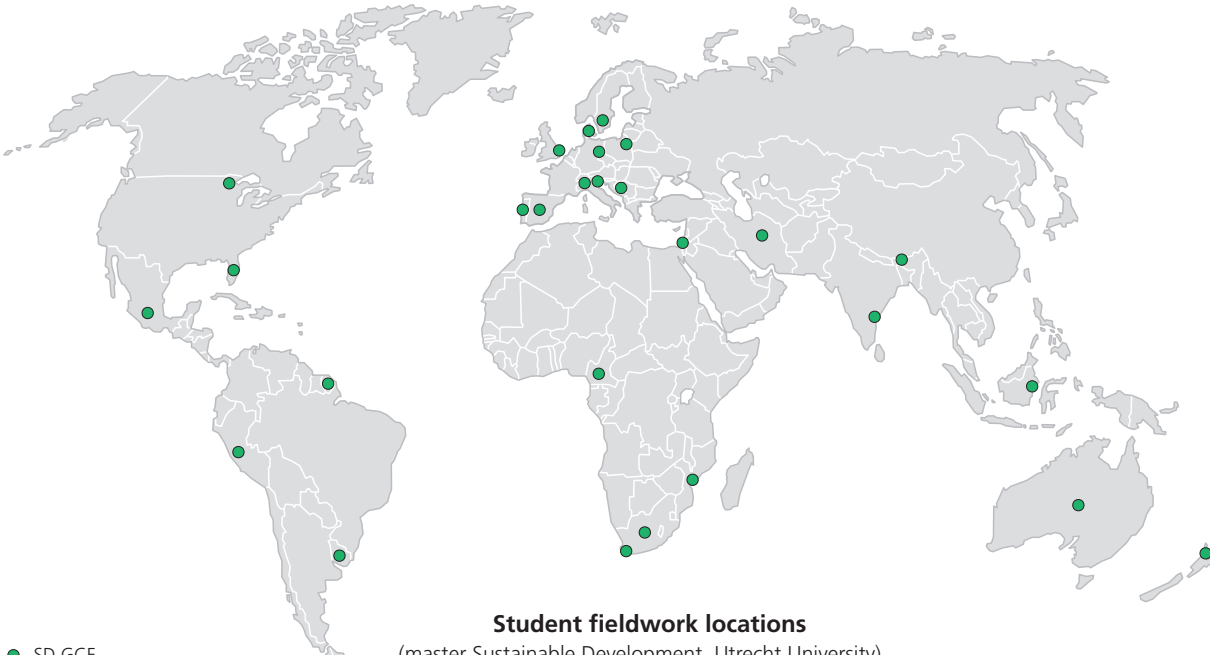

● SD ER

Student fieldwork locations
(master Sustainable Development, Utrecht University)

Student fieldwork locations
(master Sustainable Development, Utrecht University)

● SD ESG

● SD GCE

Student fieldwork locations
(master Sustainable Development, Utrecht University)

● SD ID

Student fieldwork locations
(master Sustainable Development, Utrecht University)