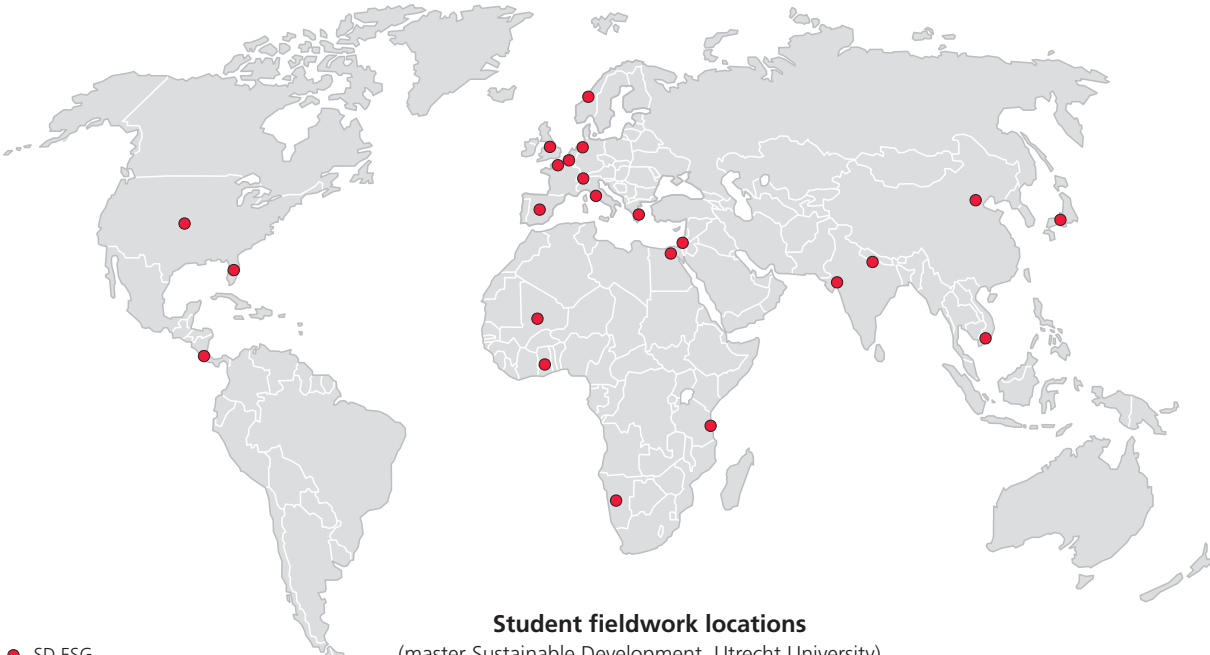

● SD ER

Student fieldwork locations
(master Sustainable Development, Utrecht University)

Student fieldwork locations
(master Sustainable Development, Utrecht University)

● SD ESG

● SD GCE

Student fieldwork locations
(master Sustainable Development, Utrecht University)

● SD ID

Student fieldwork locations
(master Sustainable Development, Utrecht University)