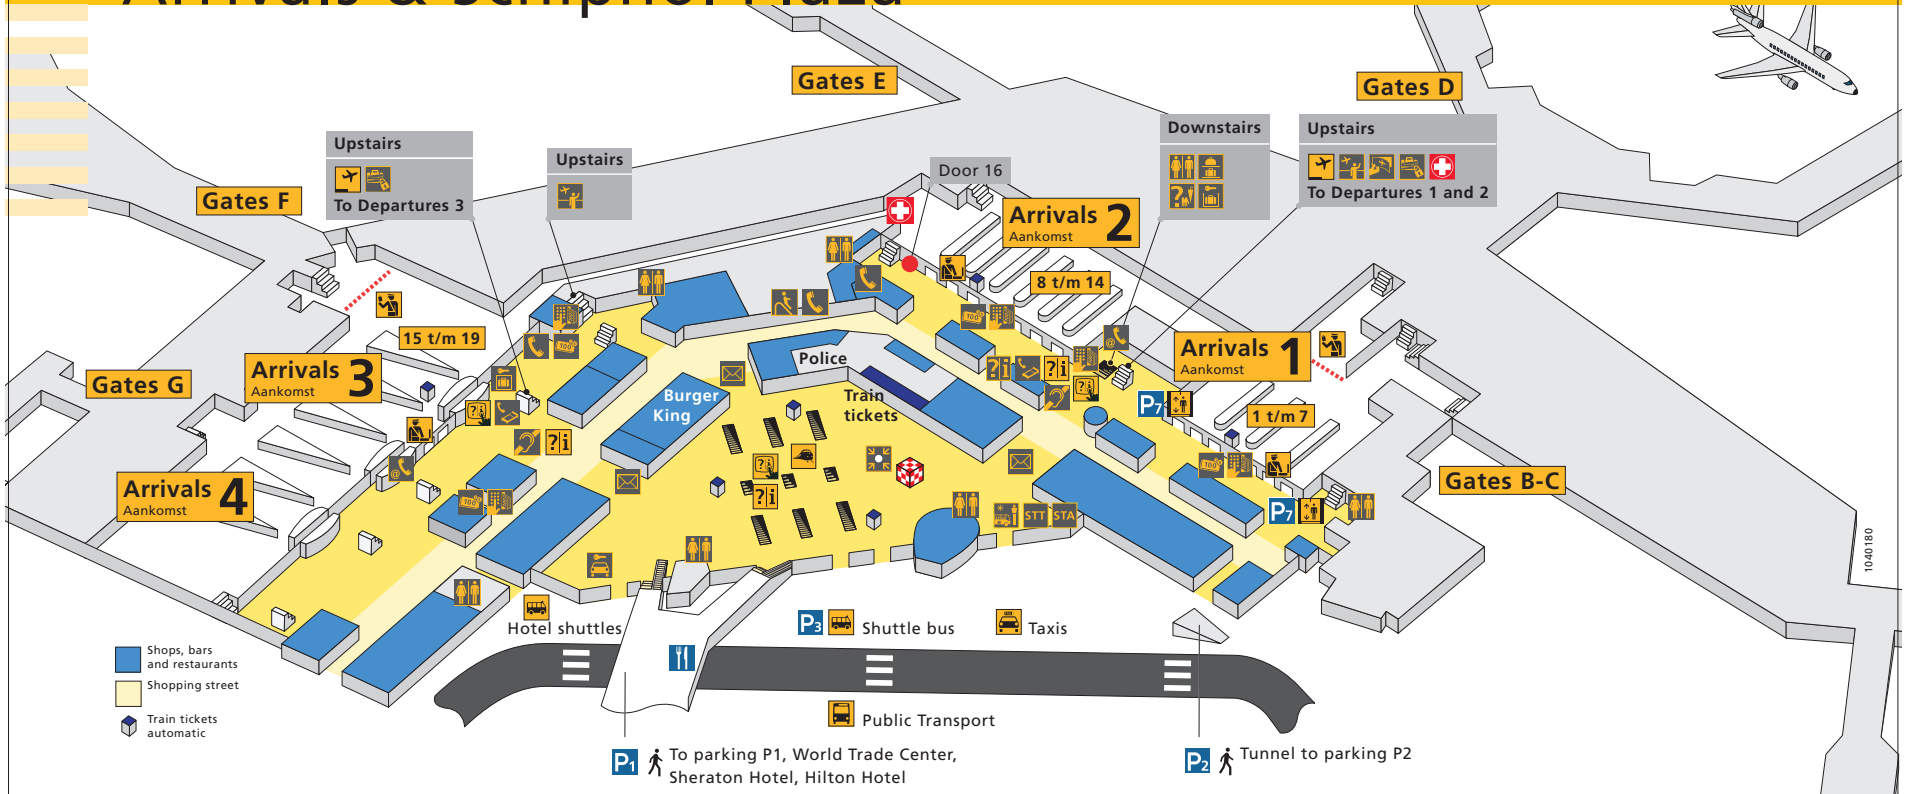

# Arrivals & Schiphol Plaza

- Shops, bars and restaurants
- Shopping street
- Train tickets automatic

To parking P1, World Trade Center, Sheraton Hotel, Hilton Hotel

Tunnel to parking P2

- |                                   |                                      |                             |                  |                  |                                |             |
|-----------------------------------|--------------------------------------|-----------------------------|------------------|------------------|--------------------------------|-------------|
| Airline desk                      | Cash and change                      | First aid                   | Information desk | Panorama terrace | Schiphol Transfer Assistance   | Telephone   |
| Baggage depot / Pick up on Return | Cash machine                         | Hearing loop                | Lift             | Passport control | Schiphol Travel Taxi           | Ticket desk |
| Baggage lockers                   | Children's corner                    | Holland Tourist Information | Lost and Found   | Postal service   | Self service information point | Toilets     |
| Baggage sealing                   | Customs / Tax and VAT refund         | Holland Tours               | Meeting point    | Public transport | Shuttle                        | Trains      |
| Car rental                        | Door 16: Re-enter baggage claim area | Hotel reservation           | Multifunction    | Restaurant       | Taxi                           |             |

1040180