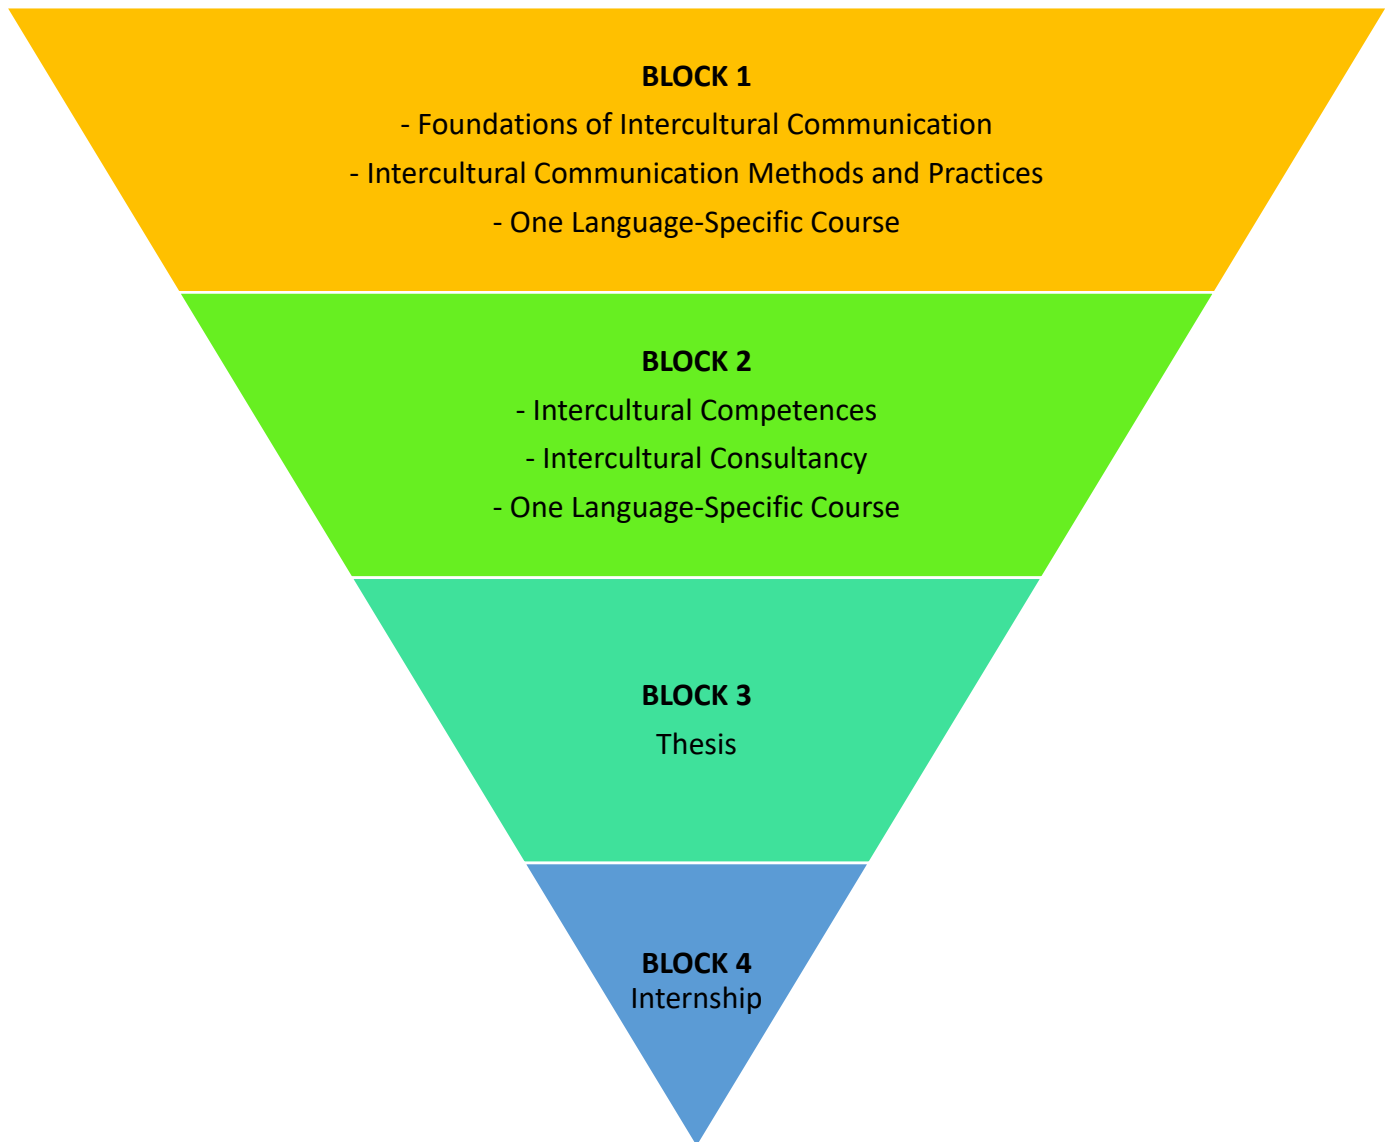

TRADITIONAL ROUTE

Each block is normally 15 EC.

Languages of courses will be in Dutch, English, French, German, Italian, or Spanish.

Your thesis can be in a language of your choice.

You are responsible for finding your internship.