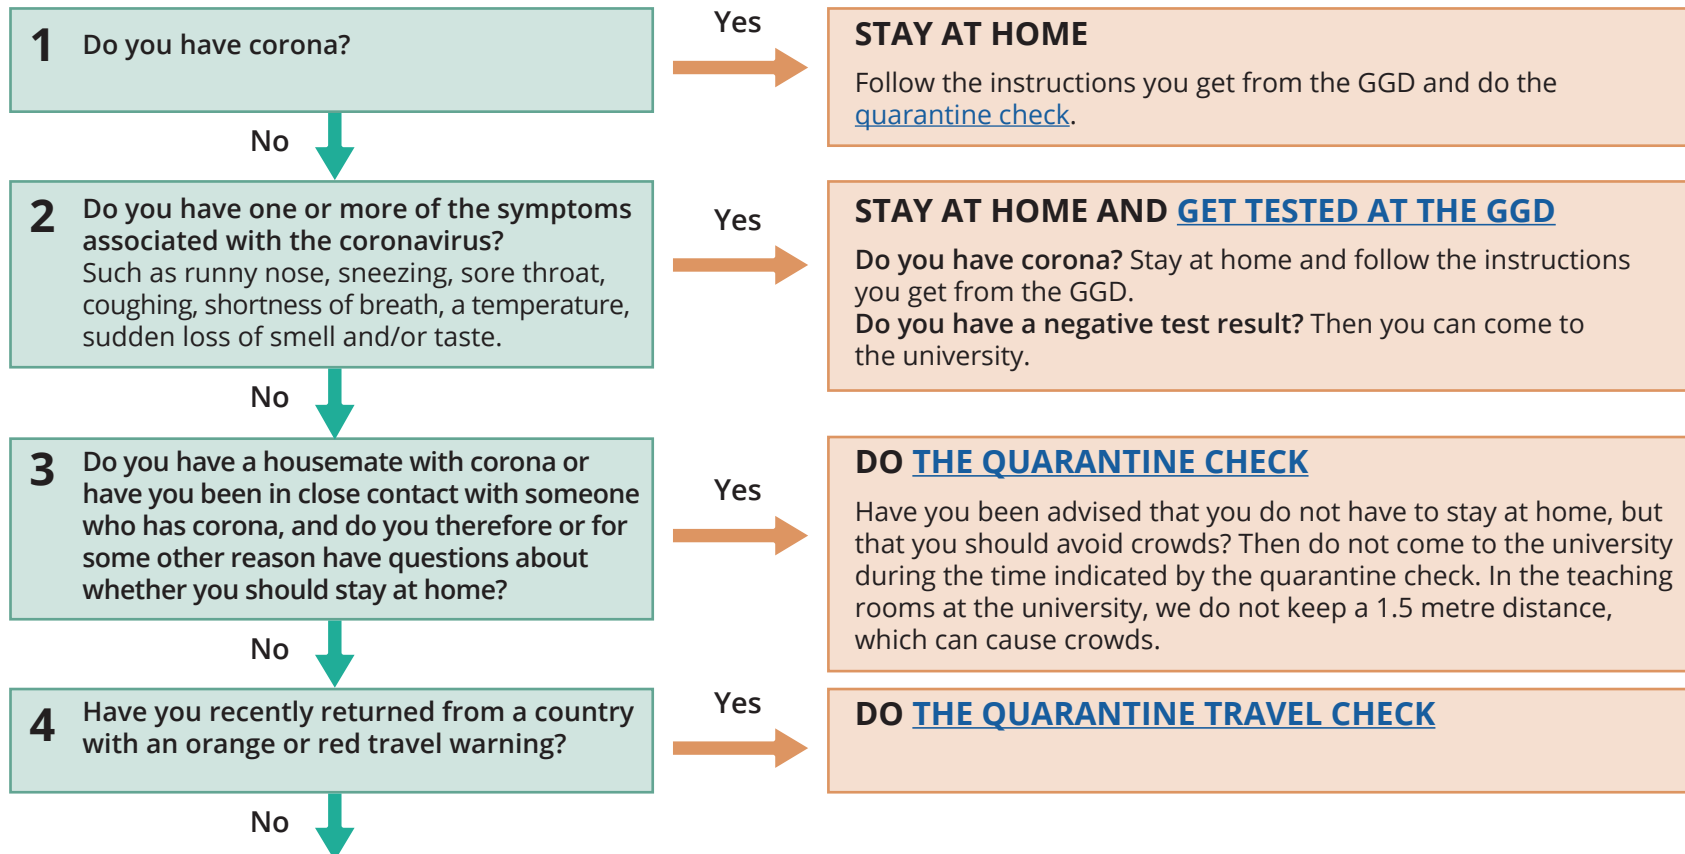

Can I come to the University?

Answer these questions before you come to the University to teach, learn, study or work.

september 2021

You are welcome to come to the University!

Only come in for scheduled teaching, exams, reserved study spaces or work (with your manager's permission). Keep to the [corona rules](#) and follow the instructions in the buildings. Do you (or a housemate) belong to a risk group and are you worried about coming to university? Consult with your manager/study advisor.

Tip: take a preventive self-test at home if you do not have corona-related complaints.

*Latest information - The rules set by government and the National Institute for Public Health and the Environment (RIVM) change frequently. Always check [government.nl](#) and [RIVM.nl/en](#) and follow the [University's corona updates](#).