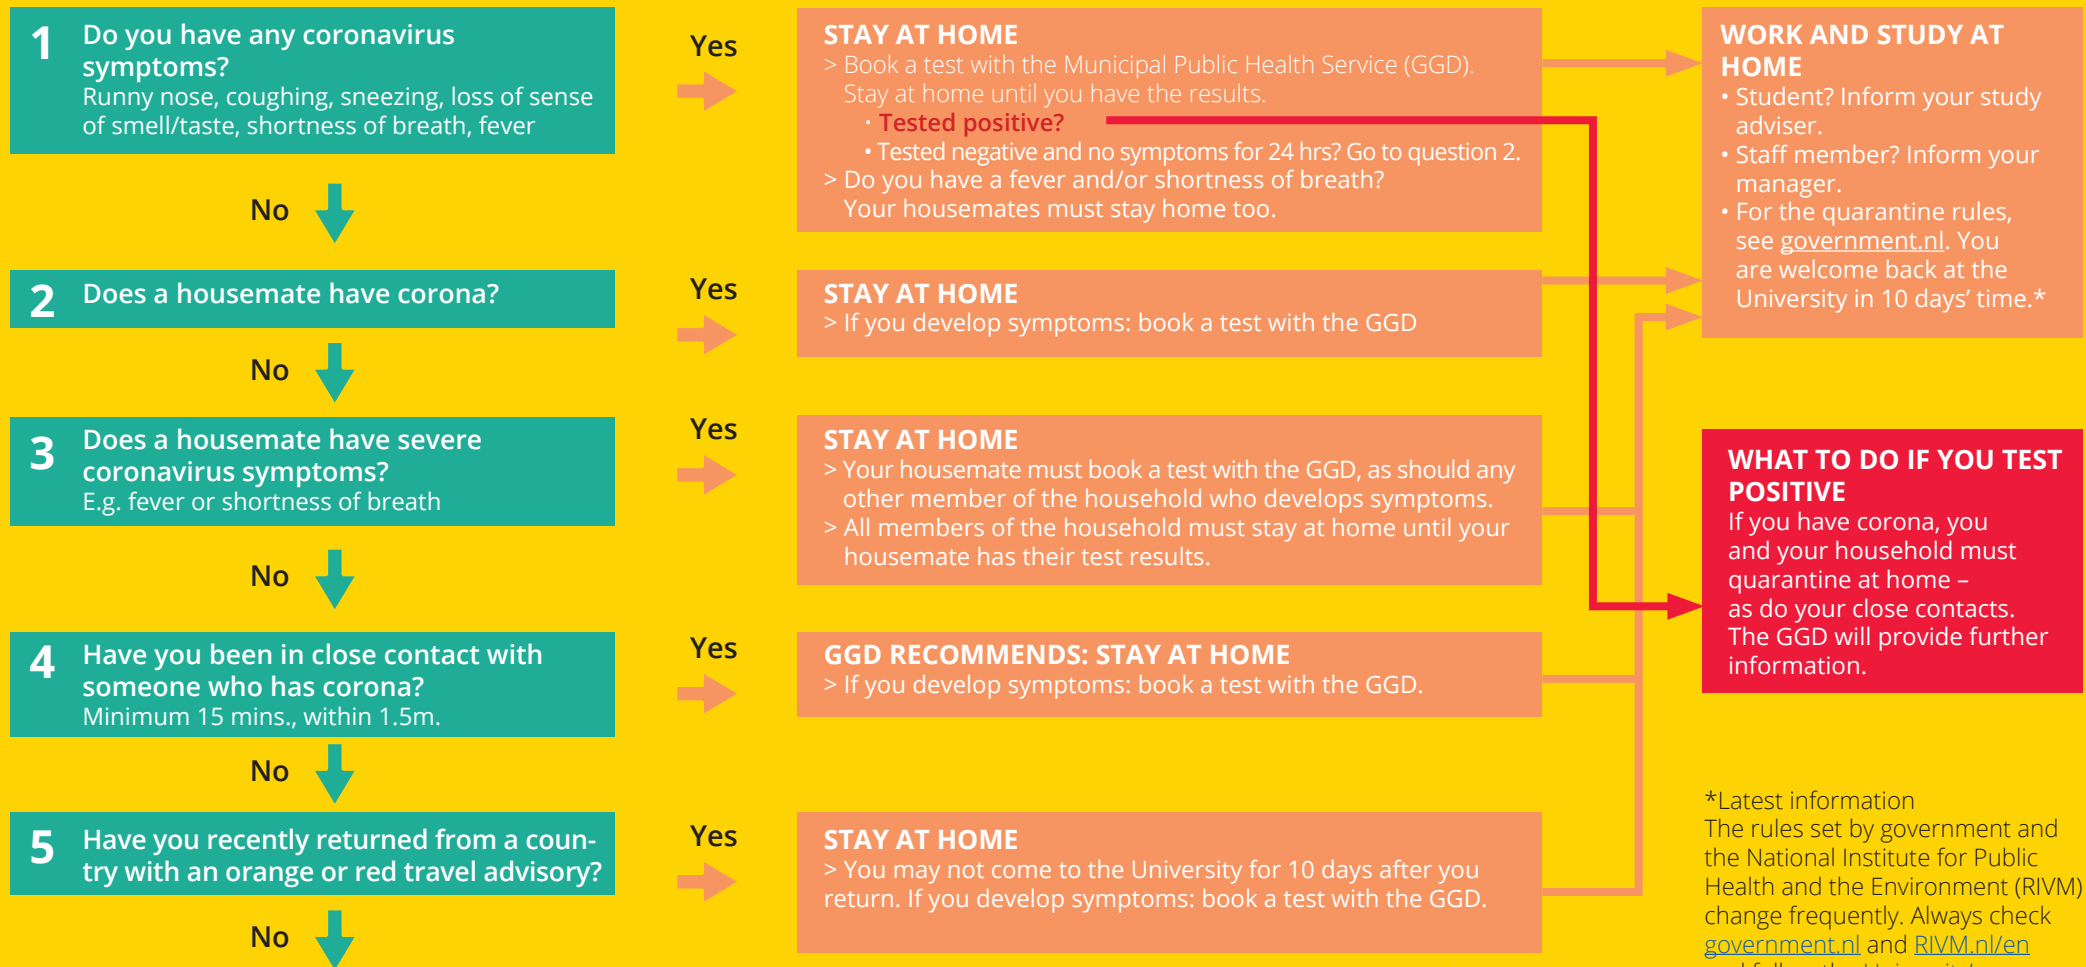

Can I come to the University?

Corona Check

Answer these five questions before you come to the University to teach, learn, study or work.

*Latest information
The rules set by government and the National Institute for Public Health and the Environment (RIVM) change frequently. Always check [government.nl](https://www.government.nl) and [RIVM.nl/en](https://www.rivm.nl/en) and follow the [University's corona updates](#).

You are welcome to come to the University!

Only come in for scheduled teaching, reserved study spaces or work (with your manager's permission). Keep to the [coronarules](#), and follow the signs in the buildings.
Talk to your manager/study adviser if you (or a housemate) belong to a high-risk group and are concerned about coming to the campus.